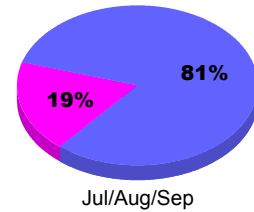

Membership Results
2012-2013

Membership
2011-2012

Month	Net Memb Goal	Actual New Memb	Actual Dropped Memb	Gain/Loss of Memb	Gain/Loss of Memb
Jul/Aug/Sep	50	64	-51	13	22
Totals	50	64	-51	13	22

Membership Results 2012-2013

Goal, New, Dropped, Gain/Loss

Comparison of Membership Gain/Loss

Current Year Compared to the Previous Year

Gender Comparison 2012-2013

Male Female