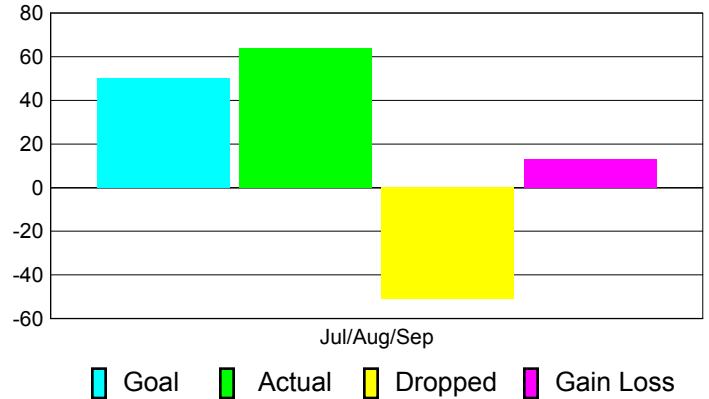

Membership Results 2012-2013

Goal, New, Dropped, Gain/Loss